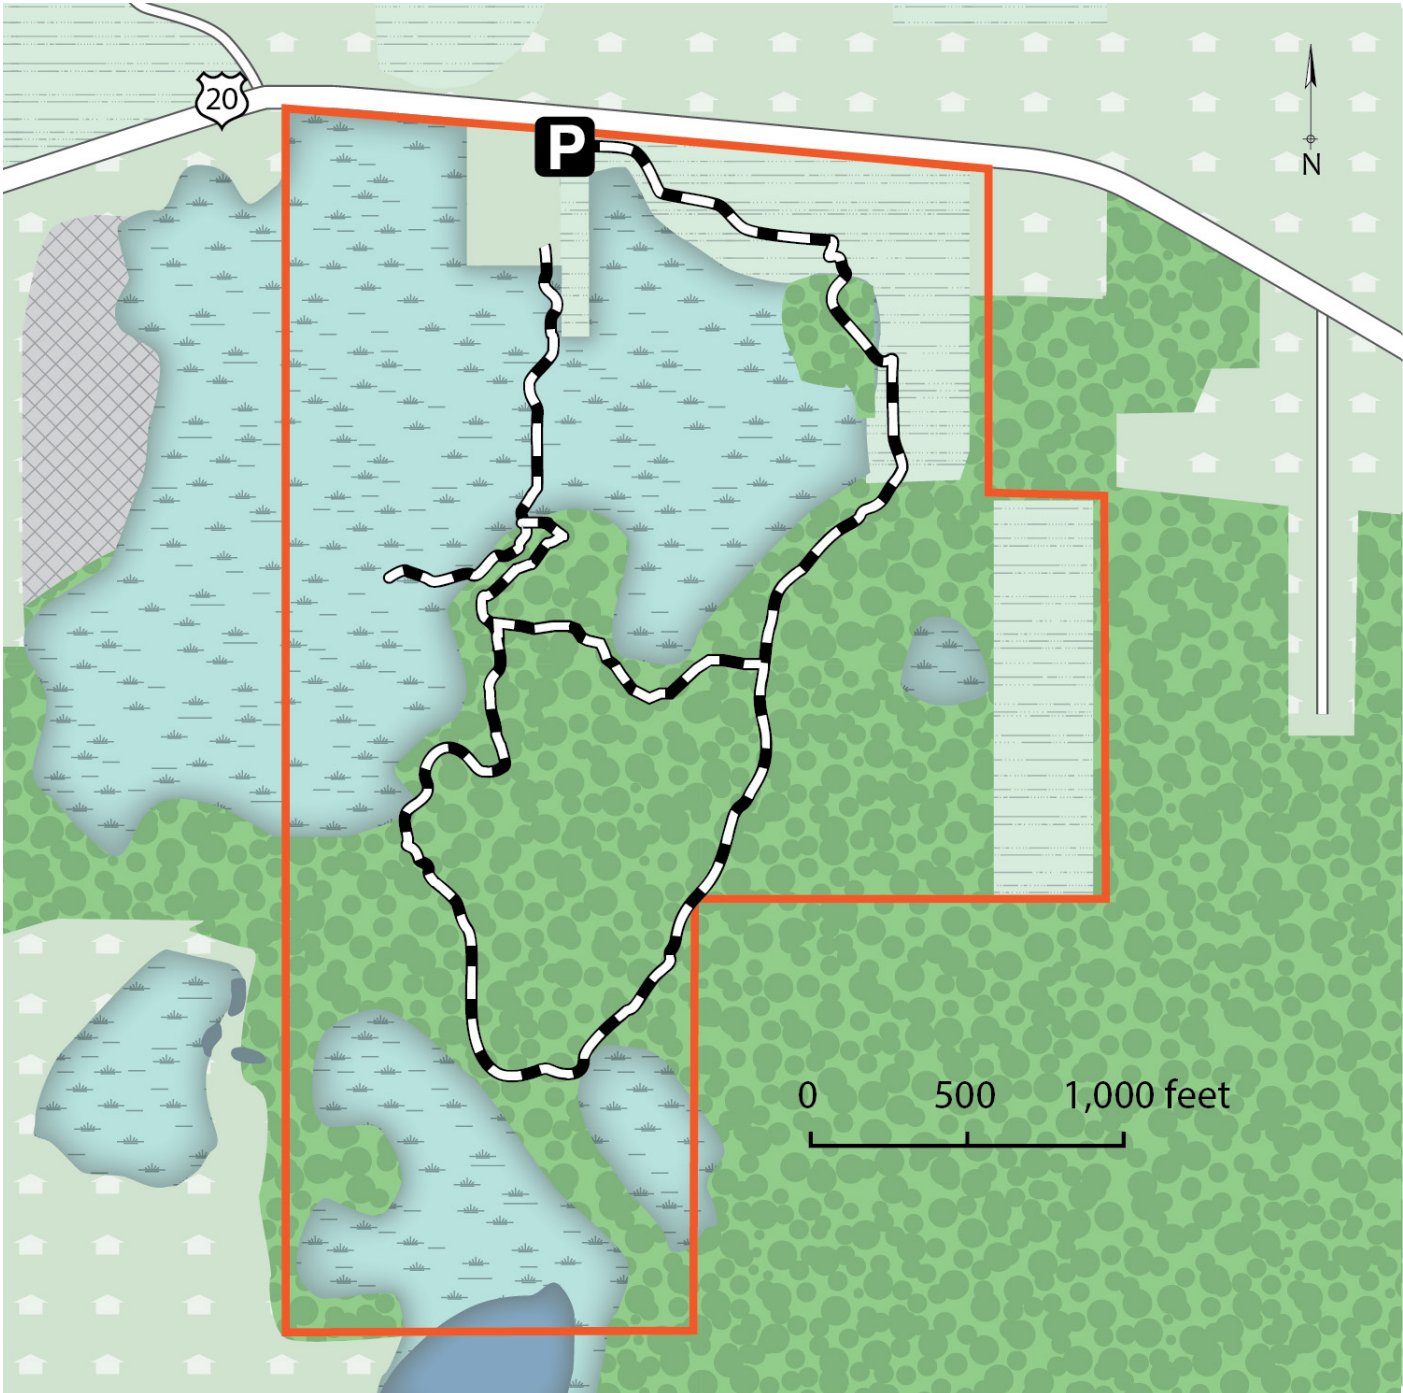

Trail Map Lydick Bog

South Bend, Indiana

Acres: 178

Trail Length: 1.4 miles

Terrain: Wetlands, hilly upland forest and ravines